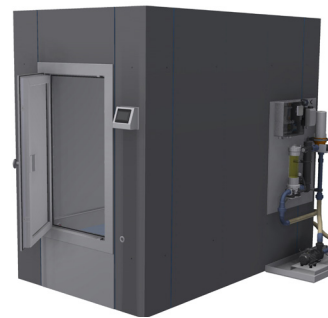

Planning examples.

Trautwein GmbH
Denzlinger Straße 12
79312 Emmendingen
Germany

Tel. +49 (0) 7641/46 77-30
Fax +49 (0) 7641/46 77-70
info@trautwein-gmbh.com
www.trautwein-gmbh.com

Technology for all Senses. **TRAUTWEIN**

Subject to technical changes.