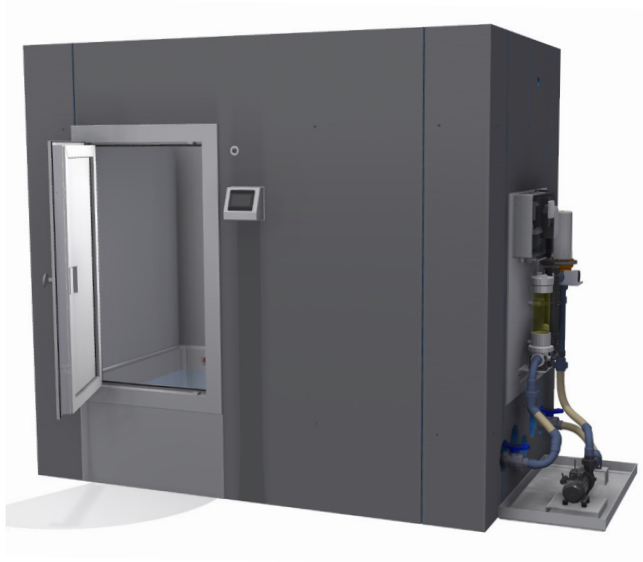

Planning examples.

Trautwein GmbH
Denzlinger Straße 12
79312 Emmendingen
Germany

Tel. +49 (0) 7641/46 77-30
Fax +49 (0) 7641/46 77-70
info@trautwein-gmbh.com
www.trautwein-gmbh.com

Technology for all Senses. **TRAUTWEIN**

Subject to technical changes.