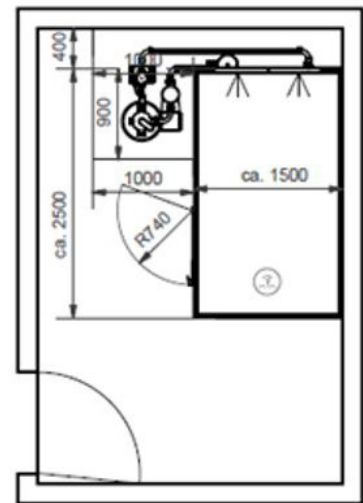

Planning examples.

Trautwein GmbH
Denzlinger Straße 12
79312 Emmendingen
Germany

Tel. +49 (0) 7641/46 77-30
Fax +49 (0) 7641/46 77-70
info@trautwein-gmbh.com
www.trautwein-gmbh.com

Technology for all Senses. **TRAUTWEIN**

Subject to technical changes.