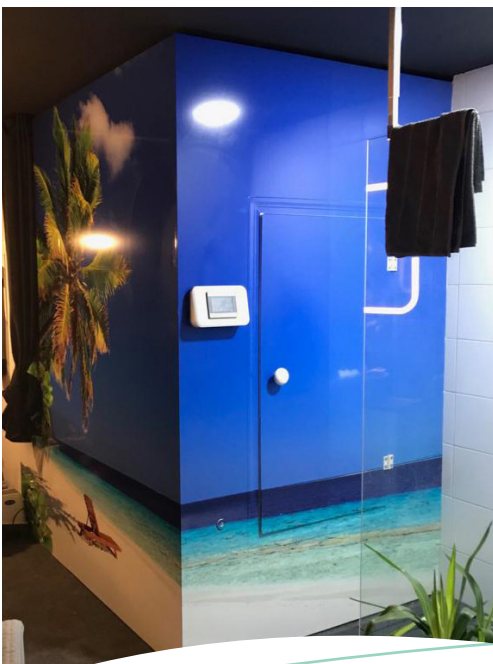

My-body-float

Floating Room

My-body-float Floating Room

Floating is one of the most effective ways to achieve the state of physical and mental deep relaxation. In the special “My-body-float” Floating Room, the guest rests almost weightlessly on the surface of the water, carried by concentrated, approx. **36 °C warm salt water**. Secluded from any external stimuli, one floats away from everyday life and can accompany this meditative experience with light effects and music, depending on your personal feelings.

The ambient temperature in the Floating Room is also about 36 °C - the bather feels **almost no difference between the water and the air**. The body rests at an ideal temperature and does not have to expend energy to compensate for temperature fluctuations. In this weightless calm, the limits of one’s own body seem to dissolve.

Float away from everyday life...

The Trautwein “My-body-float” Floating-Room has a surface area of 2.5 m x 1.4 m and a height of approx. 2.3 m. Due to the generous dimensioning, a comfortable entry and exit is possible and the bathing guest enjoys the application without feeling cramped. Even floating for two is possible.