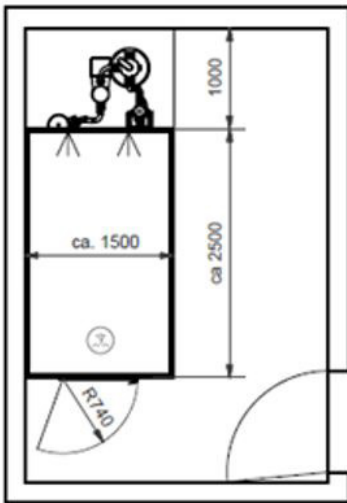

Planning examples.

Trautwein GmbH
Denzlinger Straße 12
79312 Emmendingen
Germany

Tel. +49 (0) 7641/46 77-30
Fax +49 (0) 7641/46 77-70
info@trautwein-gmbh.com
www.trautwein-gmbh.com

Technology for all Senses. **TRAUTWEIN**

Subject to technical changes.