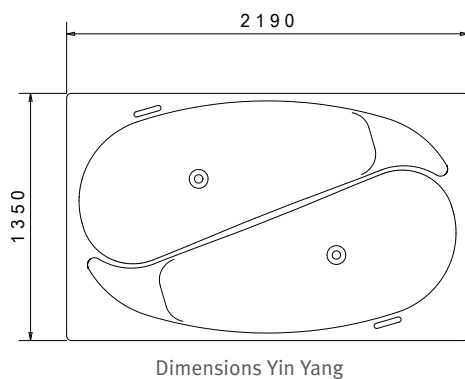

Feeling the sound in one's body.

The **Yin Yang couple tub** offers the guests a luxurious bath with tingly soundwave massage and vitalising colour light. Tender vibrancies are transmitted onto the water in the tub, that is to say the guests are bathing directly in the loudspeaker itself – this way, the soundwaves can be heard and sensed in every fibre of the bather's body. An unbelievable feeling!

During one bath, the bathing guests experience two intense vitalising energies that enhance their well-being and promote their relaxation. This is an extraordinary bathing event which distinctly contrasts with the bath at home and even draws men into the Spa ...

To tall bathers, the tub offers a relaxing ergonomic set-up and optimal bathing comfort. An integrated tub shortener provides security and makes sure that also shorter persons can enjoy the bath.

SOUNDWAVE MASSAGE & COLOUR LIGHT.

A particularly profound experience of well-being is created by the integrated soundwave massage. The bathing guests are bathing directly in the loudspeaker, enjoying the excellent sound quality and feeling the musical vibrations in every fibre of their body.

DESIGN.

The Yin Yang couple bath is delivered with a special frame for tiling, which can be adapted on site and be clad for ex. with ceramics or wood. In this manner, the couple tub can be arranged individually and be adapted perfectly to the premises in the Wellness area.