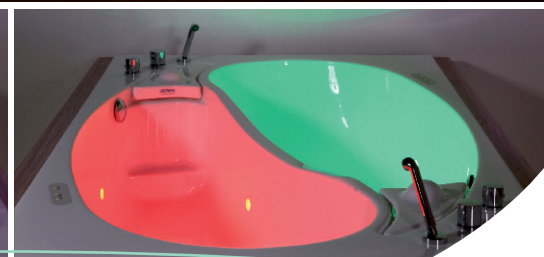

Tub for two persons Yin Yang.

YIN YANG with on-site wooden cladding

Technology for the senses. **TRAUTWEIN**

Tub for two persons Yin Yang.

WELLNESS FOR COUPLES.

A couple's time to spend together becomes more and more precious. Common treatments are thus in great demand – the tendency for couple treatments is proving this very clearly. However, not only couples but also close friends, or a mother & daughter could enjoy spending this pleasant time together. For this purpose, the Yin Yang for two persons is the optimal tub.

Feeling the sound in one's body.

The **Yin Yang couple tub** offers the guests a luxurious bath with tingly soundwave massage and vitalising colour light. Tender vibrancies are transmitted onto the water in the tub, that is to say the guests are bathing directly in the loudspeaker itself – this way, the soundwaves can be heard and sensed in every fibre of the bather's body. An unbelievable feeling!

Extraordinary and exquisite.

YIN YANG TUB FOR TWO PERSONS.

This new bath tub offers in the Wellness area the possibility of bathing together, yet separately. The form of the tub is reminiscent of the Chinese symbol Yin and Yang, which expresses the constant change of the opposites. The tub edge is drawn down in the middle so that the common bathing experience can be intensified.

HYGIENICALLY SMOOTH SURFACES.

Four integrated high-performance colour spots per tub body create an atmospheric colour light on the bathing water – you can have alternating rainbow colours all over the water. The colour light spots are incorporated hygienically smooth and seamless in the tub body. The licensed couple tub – made of one jointless piece with two bathing hollows – meets all hygienic requirements.