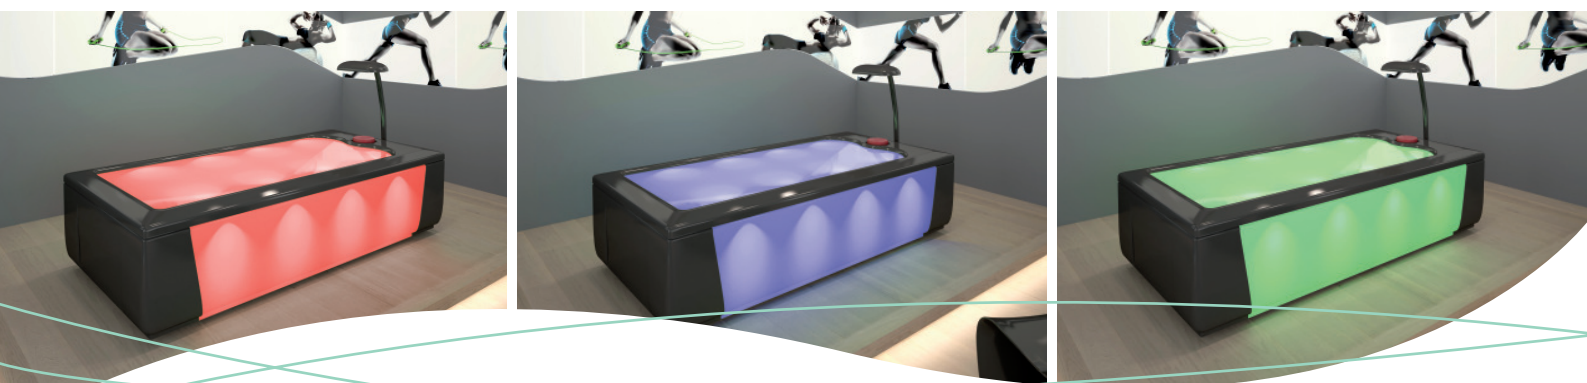

The new AquaThermoJet.

The new AquaThermoJet.

SOOTHING AND EFFICIENT TREATMENTS.

32 rotating water jet nozzles are integrated ergonomically in 7 zones.

3 standard and 9 individual programs can be combined with 5 different levels of intensity. The user has 60 possible ways to select his own optimal program.

Water massage for the well-being.

Back pain and states of fatigue due to a lack of physical activity and too much strain often lead to a reduced quality of life. The 32 rotating water jet nozzles of the new AquaThermoJet are integrated ergonomically in 7 zones and relax the body from the feet up to the shoulders. The massage is performed in circular movements in direction of the heart, like during the treatment of a physiotherapist. The soft and comfortable film of the surface and the soothing warm water jets relax the muscles and increase the personal feeling of well-being.

The new AquaThermoJet offers an attractive, reasonable and inexpensive alternative to a manual massage at any time, whenever you want.

Dimensions of the new AquaThermoJet

DESIGN AND LIGHT.

The lateral cladding and the translucent surface are illuminated in all the colours of the rainbow and bathe the room in a pleasant light. The colours change automatically. A particular colour can be selected as well. The cladding is available in white or in black.

The control panel can be swiveled by 180° and therefore be easily operated by the personnel in an upright and back-saving position.

The touch screen of the new AquaThermoJet is also easy to understand. All the programs and treatments are displayed in a very clear and comprehensive way.