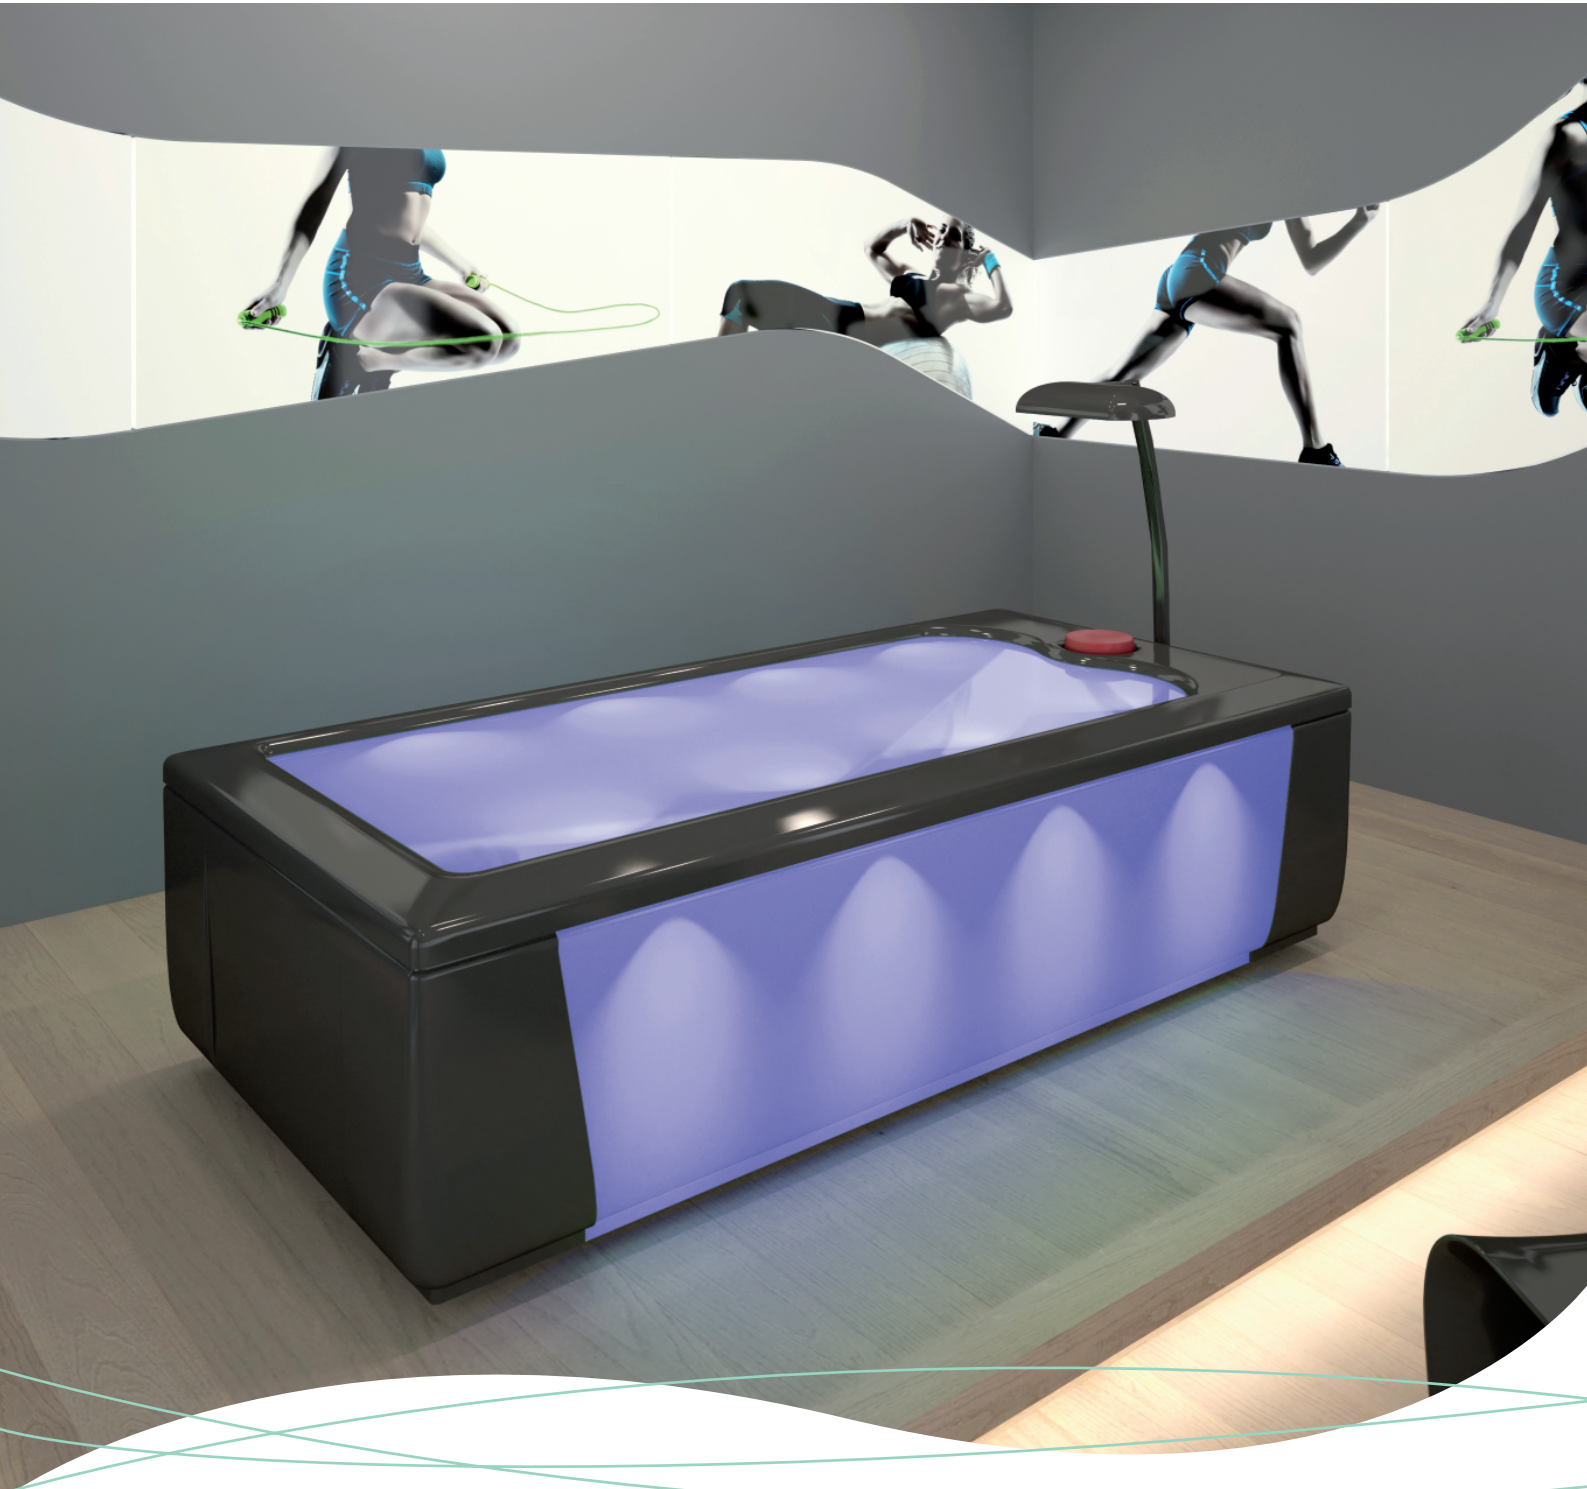

The new AquaThermoJet.