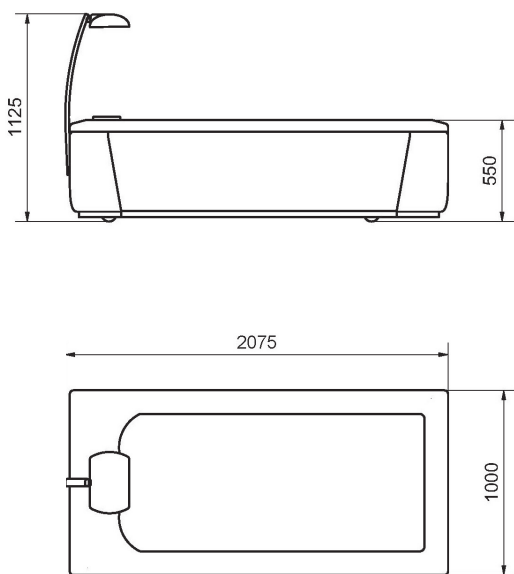

Water massage for the well-being.

Back pain and states of fatigue due to a lack of physical activity and too much strain often lead to a reduced quality of life. The 32 rotating water jet nozzles of the new AquaThermoJet are integrated ergonomically in 7 zones and relax the body from the feet up to the shoulders. The massage is performed in circular movements in direction of the heart, like during the treatment of a physiotherapist. The soft and comfortable film of the surface and the soothing warm water jets relax the muscles and increase the personal feeling of well-being.

The new AquaThermoJet offers an attractive, reasonable and inexpensive alternative to a manual massage at any time, whenever you want.

Dimensions of the new AquaThermoJet