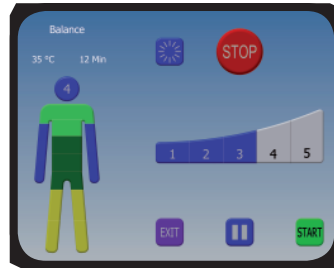

COOLING UNIT.

For an intensive and permanent use the new AquaThermoJet can be connected with a cooling unit that is included in the delivery.

The user can select his program without help while resting on the surface. The menu and the use of the new AquaThermoJet are easy to understand.

The control panel can be swiveled by 180° and therefore be easily operated by the personnel in an upright and back-saving position.

The touch screen of the new AquaThermoJet is also easy to understand. All the programs and treatments are displayed in a very clear and comprehensive way.